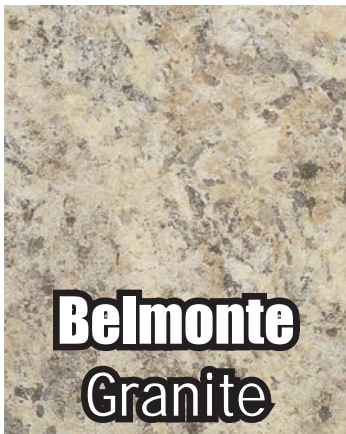

Standard Laminate Countertops

Upgrade FX180 Laminate Countertops Rolled Edge Countertops Only