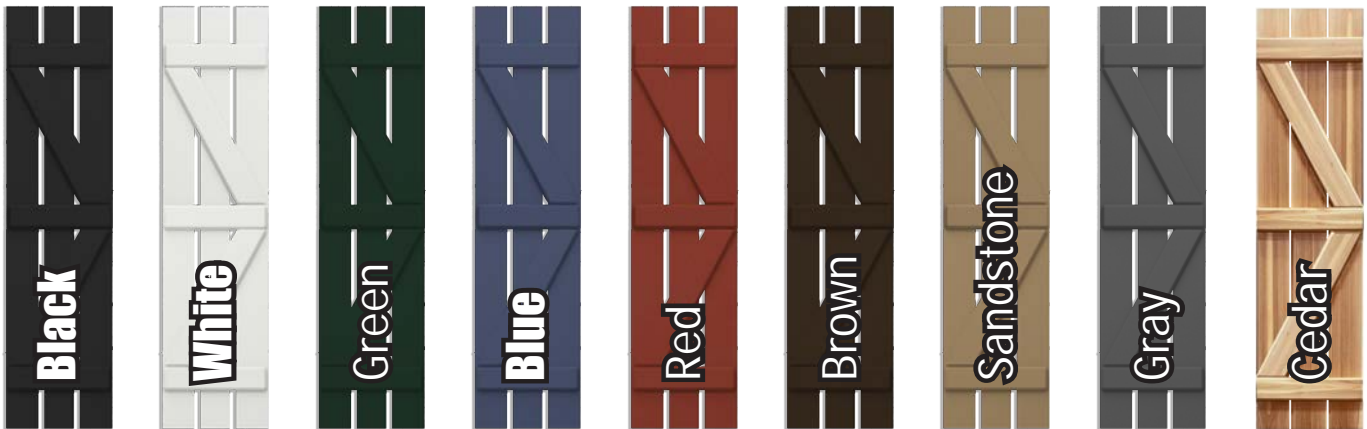

Porch Railing & Posts

Because of Continuous Product Improvements
Specifications are Subject to Change Without Notice or Obligation

ADVENTURE HOMES

Standard Vinyl Shutters

Raised Panel

Upgrade Shutters

Smart Panel / Cedar

Upgrade Vinyl Lineals

White

Clay

Black

Because of Continuous Product Improvements
Specifications are Subject to Change Without Notice or Obligation

ADVENTURE HOMES

Standard Architectural Shingles

IKO Cambridge Series

Dual Black

Weatherwood

Charcoal Grey

Upgrade Metal Roof

3/12 Roof Pitch Only

Royal Blue

Colonial Red

Classic Green